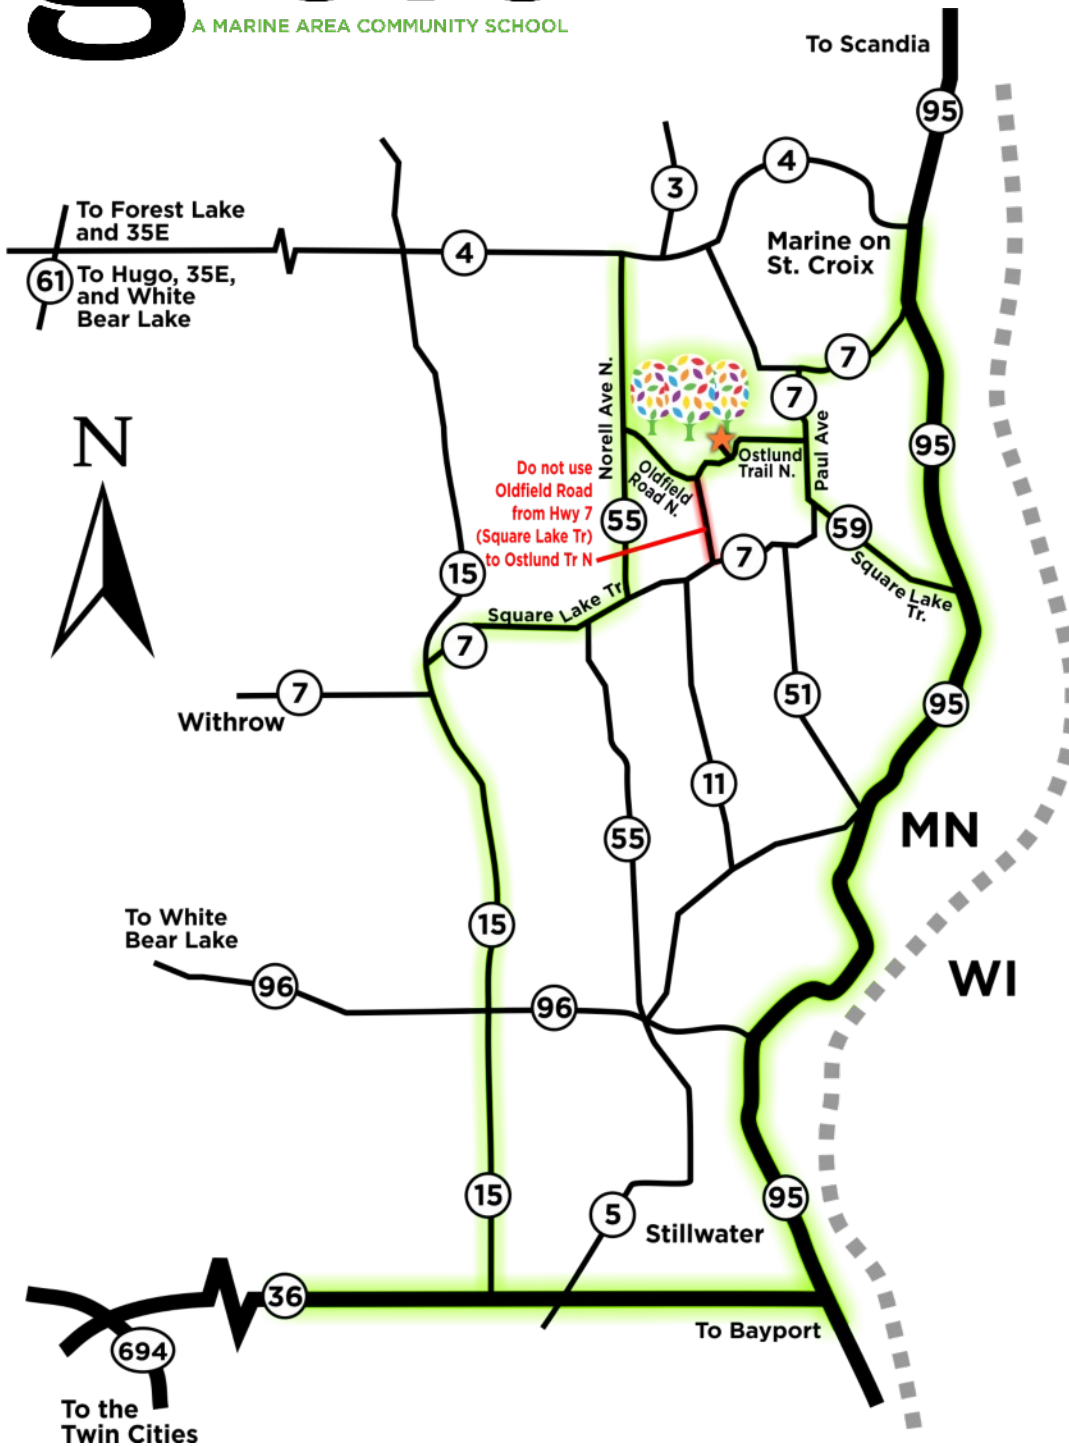

river grove

A MARINE AREA COMMUNITY SCHOOL

The use of Oldfield Road N (the section that runs north/south from Square Lake Trail to the Ostlund/Oldfield intersection) is restricted at the request of May Township. Please do not use this section of road for any River Grove traffic.

Thank you

River Grove: A Marine Area Community School

14189 Ostlund Trail North • Marine on St Croix, MN 55047

Main Phone: 651-409-3122 • Fax: 651-538-1022 • www.marineareaschool.org • info@marineareaschool.org